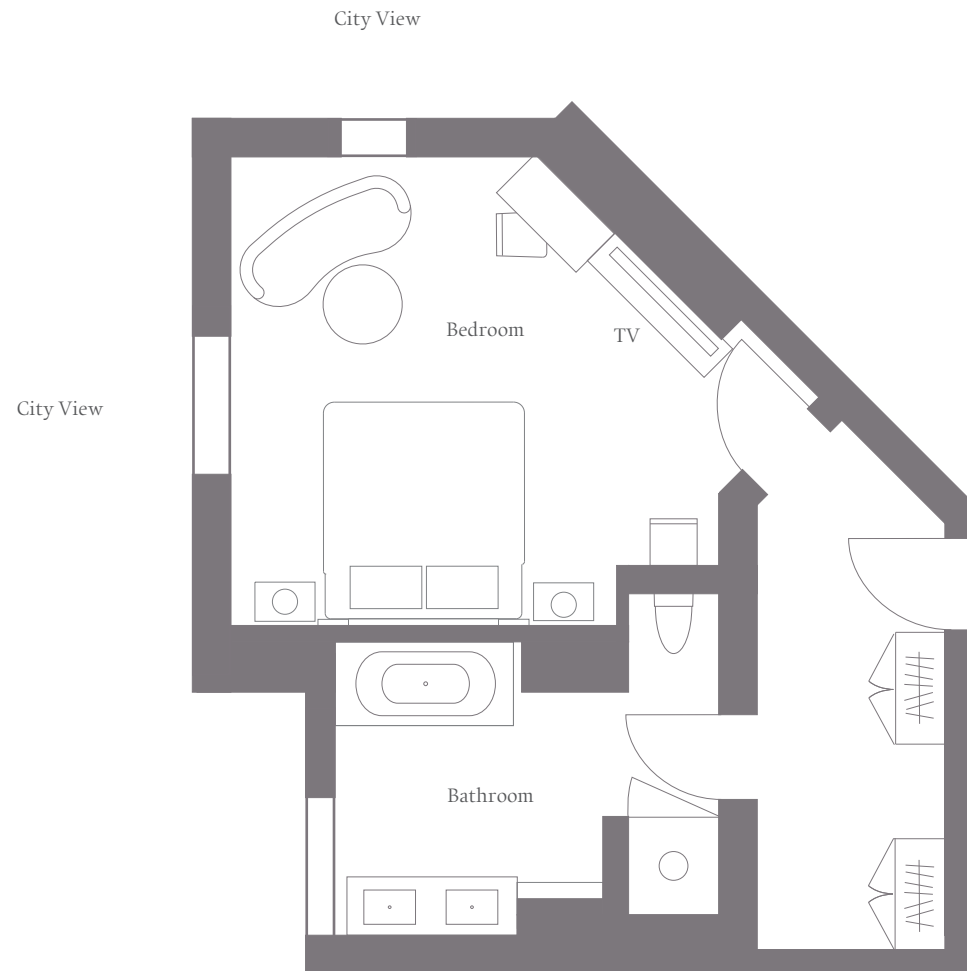

THE DORCHESTER

Executive Room

50m² / 538ft²

* All our floor plans are a representation of the layout for the category. They are not necessarily precisely to scale. This particular plan is based on 219.