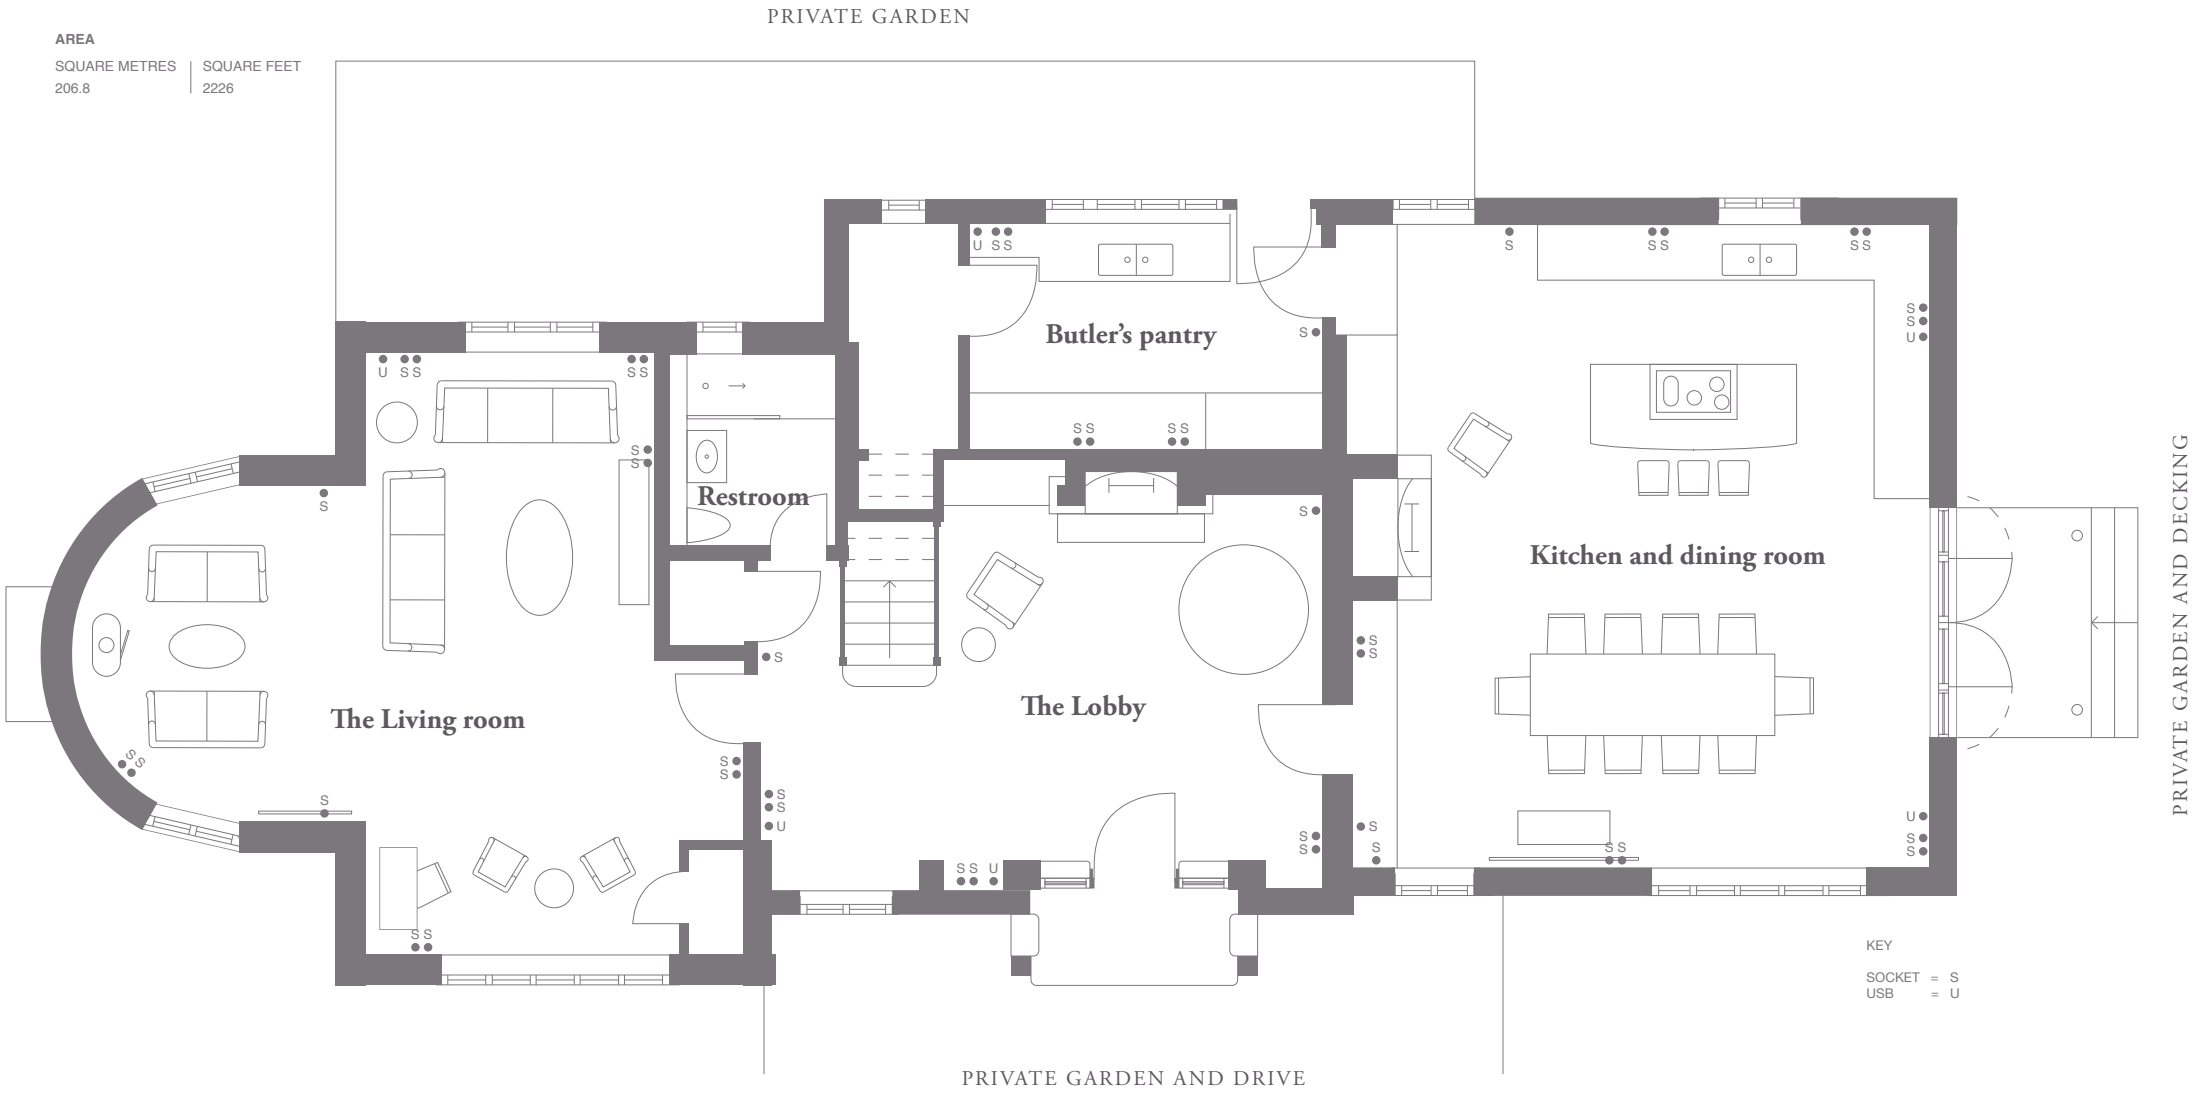

Coworth Park North Lodge *Ground floor*

AREA
 SQUARE METRES | SQUARE FEET
 206.8 | 2226

Coworth Park North Lodge *First floor*

AREA
SQUARE METRES | SQUARE FEET
206.8 | 2226

KEY
SOCKET = S
USB = U