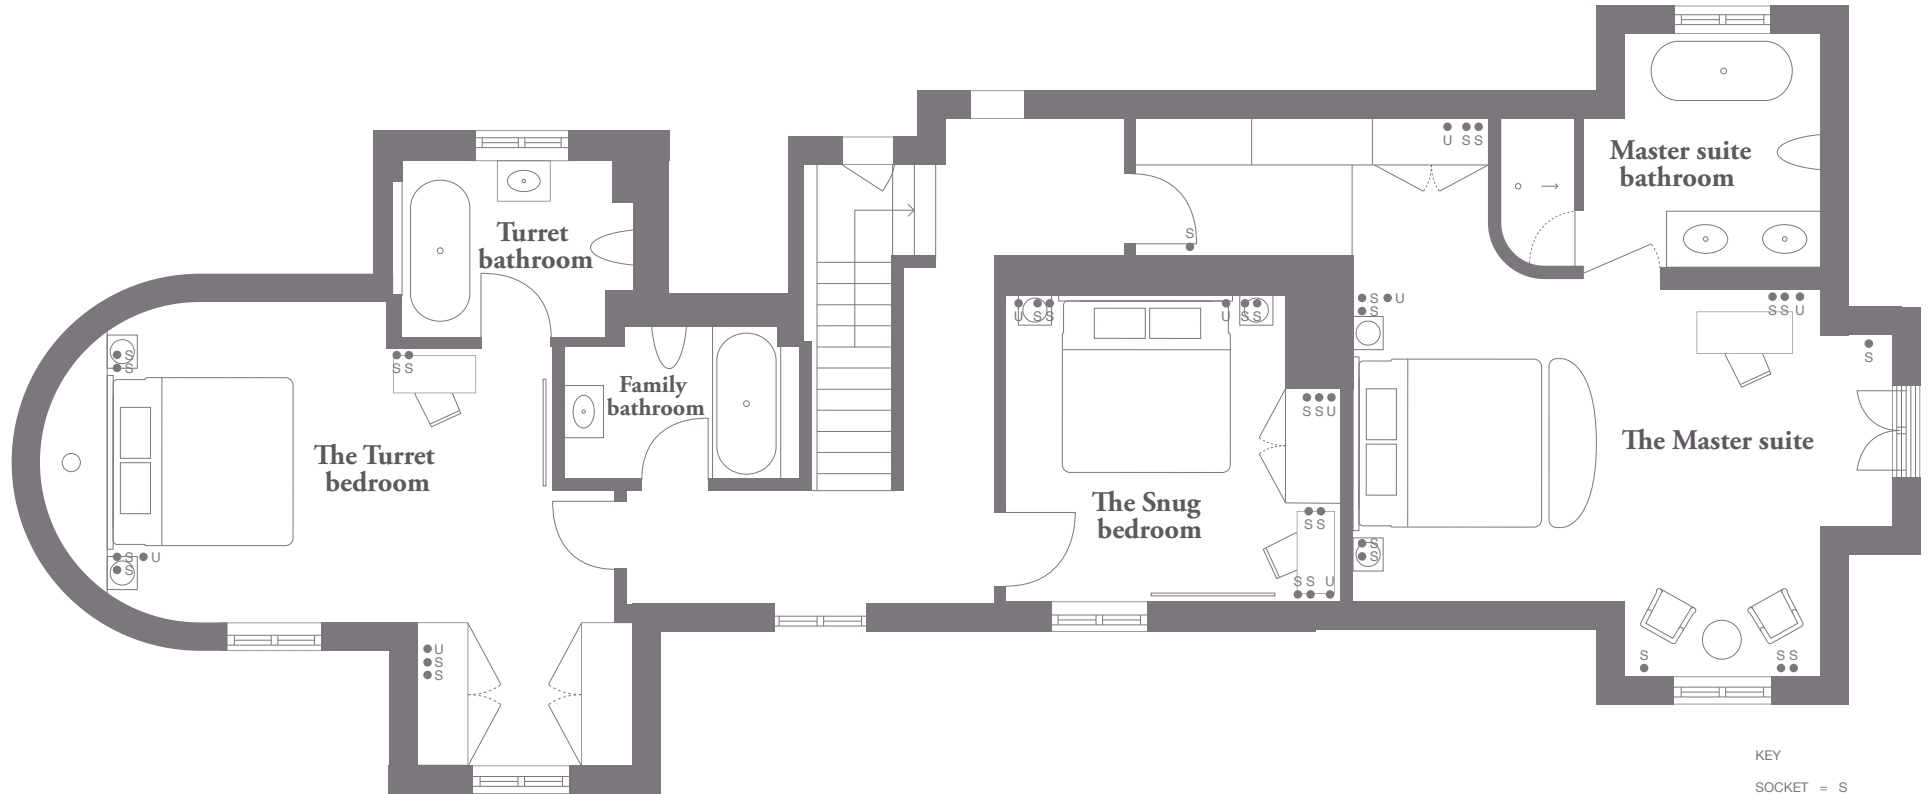

Coworth Park North Lodge *Ground floor*

AREA
 SQUARE METRES | SQUARE FEET
 206.8 | 2226

Coworth Park North Lodge *First floor*

AREA
SQUARE METRES | SQUARE FEET
206.8 | 2226

KEY
SOCKET = S
USB = U