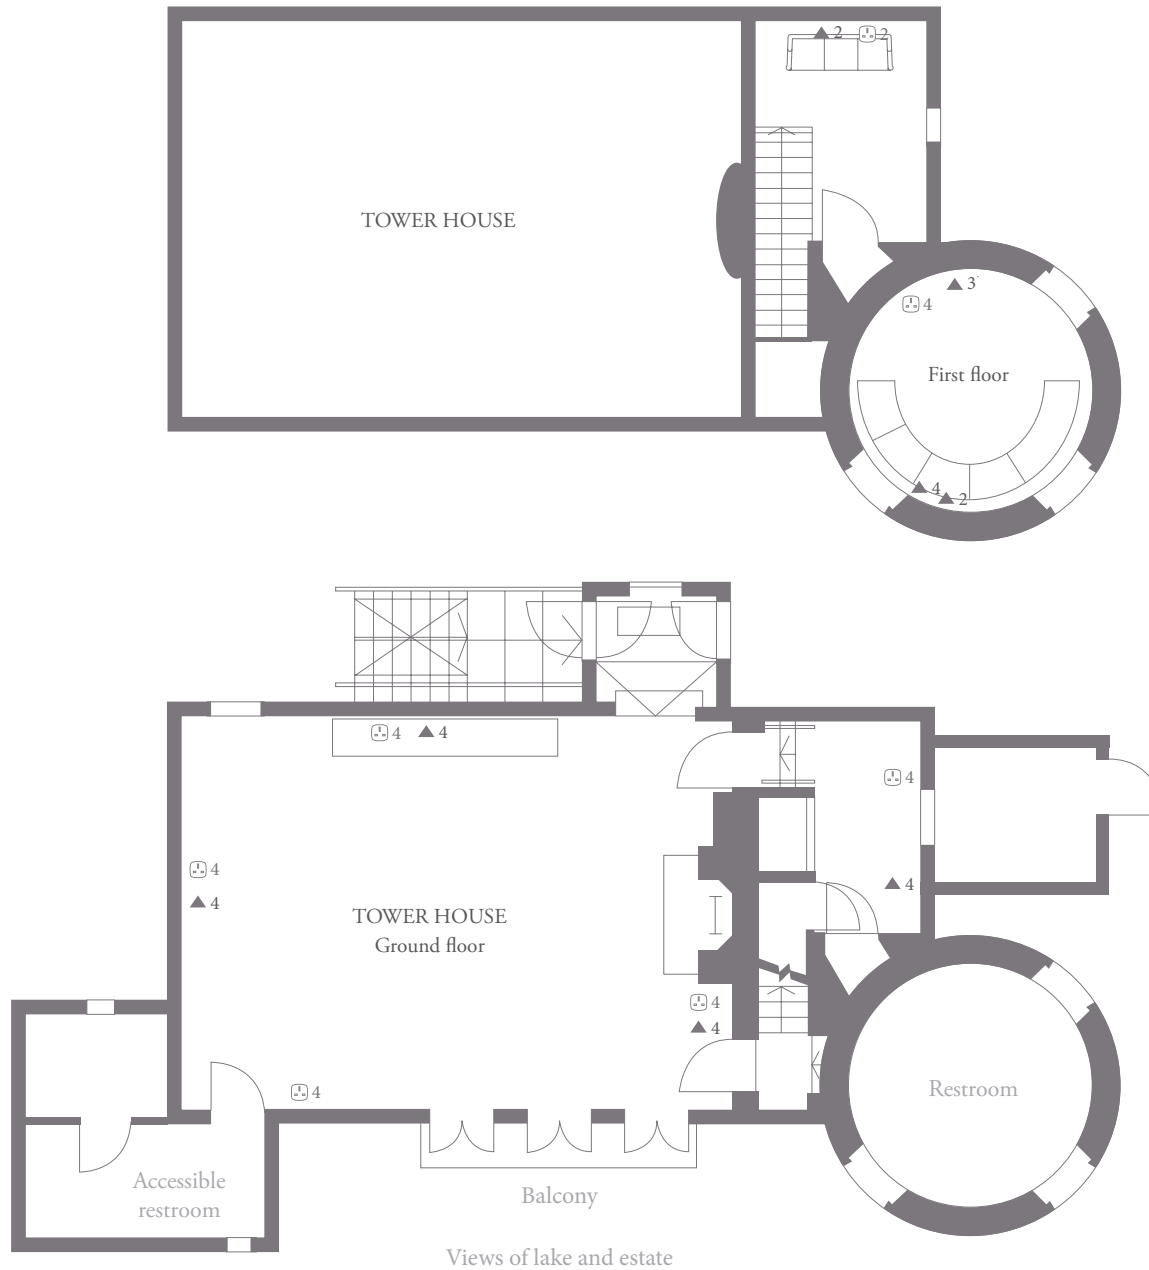

Coworth Park

Tower House - ground and first floor

TOWER HOUSE	Metric	Imperial
Area	54 sq m	581 sq ft
Ceiling height (highest)	5m	16' 4"
Ceiling height (lowest)	4.37m	14' 4"
Length (maximum)	8.2m	26' 10"
Width (maximum)	6.2m	20' 4"

Capacities	Maximum
Breakfast	30
Boardroom	18
Cabaret	24
Classroom	18
Cocktails	50
Dinner	30
Dinner dance	"
Hollow square	18
Lunch	30
Theatre	30
U-shape	18

Key	Symbol
Cat 5 / IP	▲
Power Socket	⊞