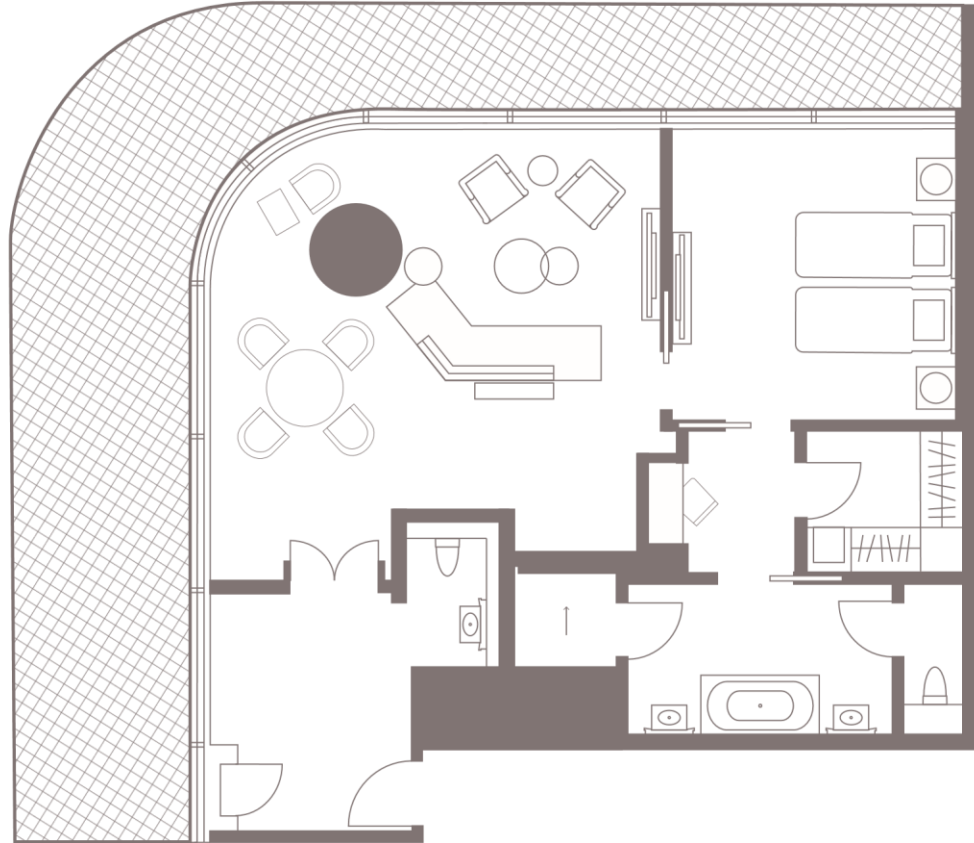

Marina Sky Suite

Total 110m² / 1184ft²

Indoor 97m² / 1044ft²

Outdoor 13m² / 140ft²

* All our floor plans are a representation of the layout for the category. They are not necessarily precisely to scale.