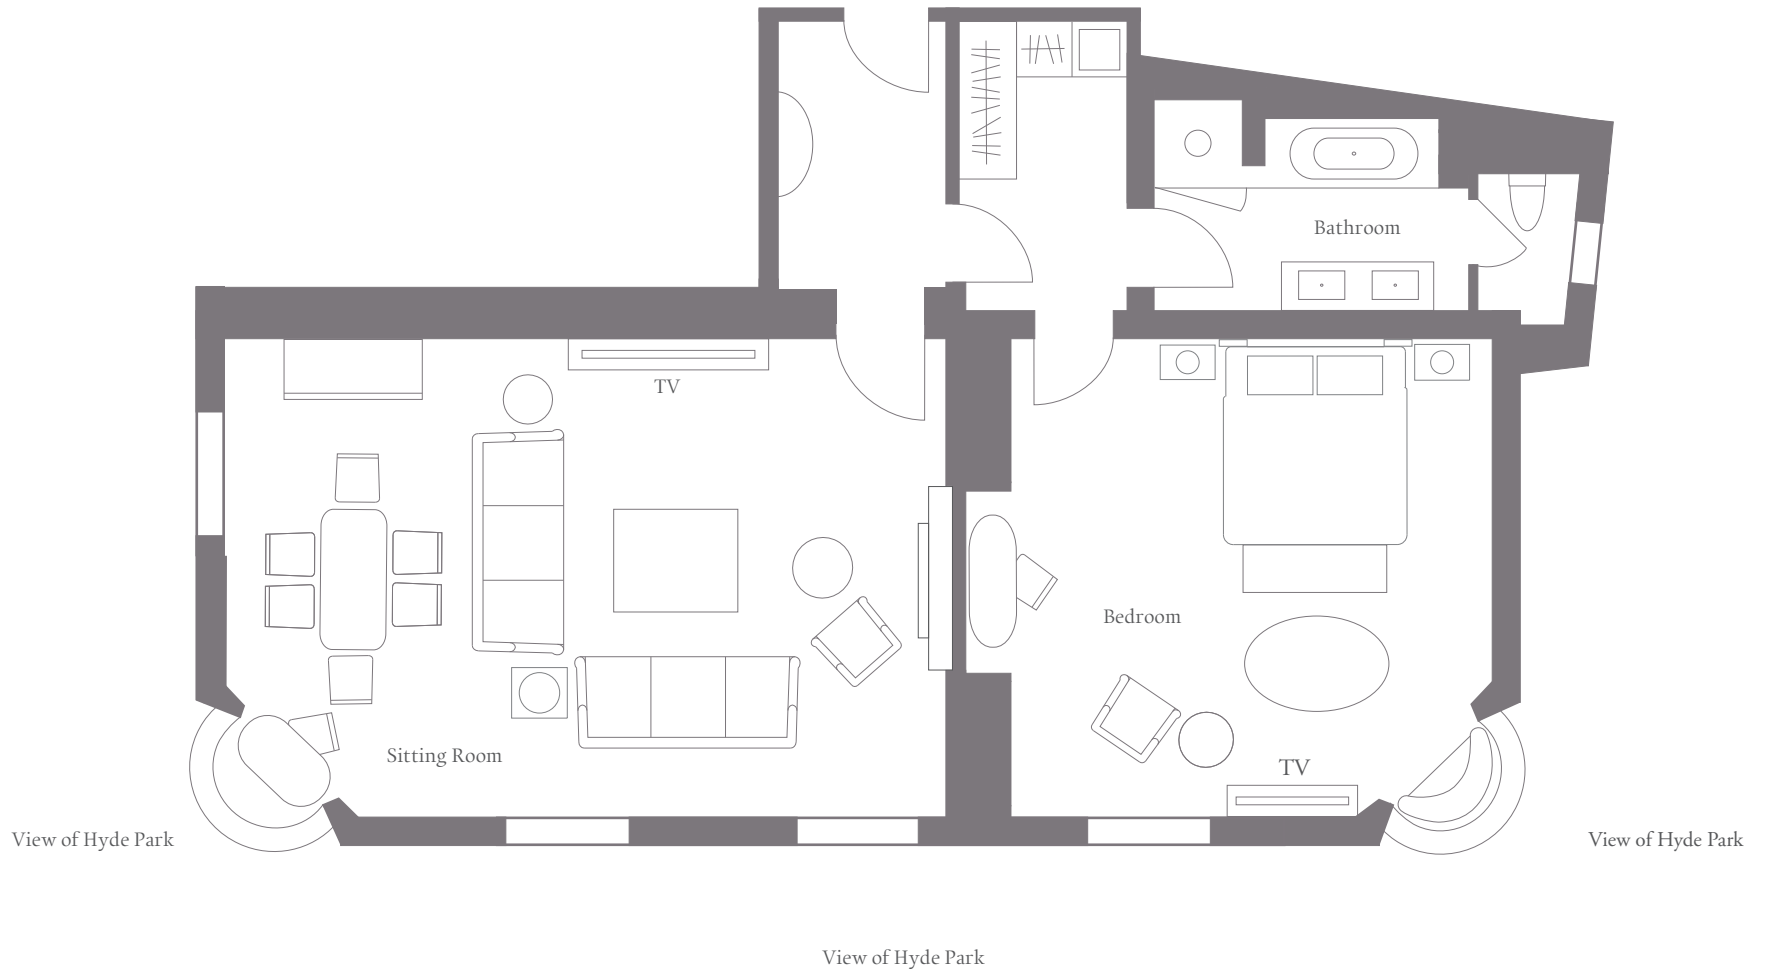

THE DORCHESTER

Dorchester Suite

111m² / 1194ft²

* All our floor plans are a representation of the layout for the category. They are not necessarily precisely to scale. This particular plan is based on 206.