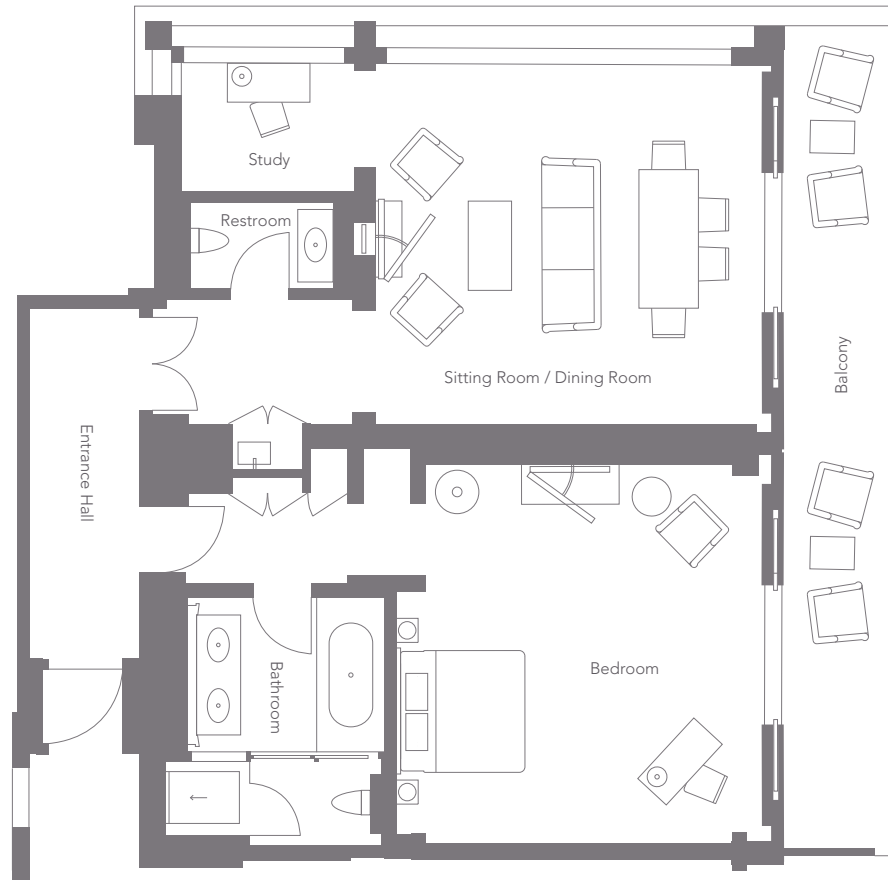

45 PARK LANE
LONDON BALCONY SUITE

Views towards Wellington Arch

Views of Hyde Park