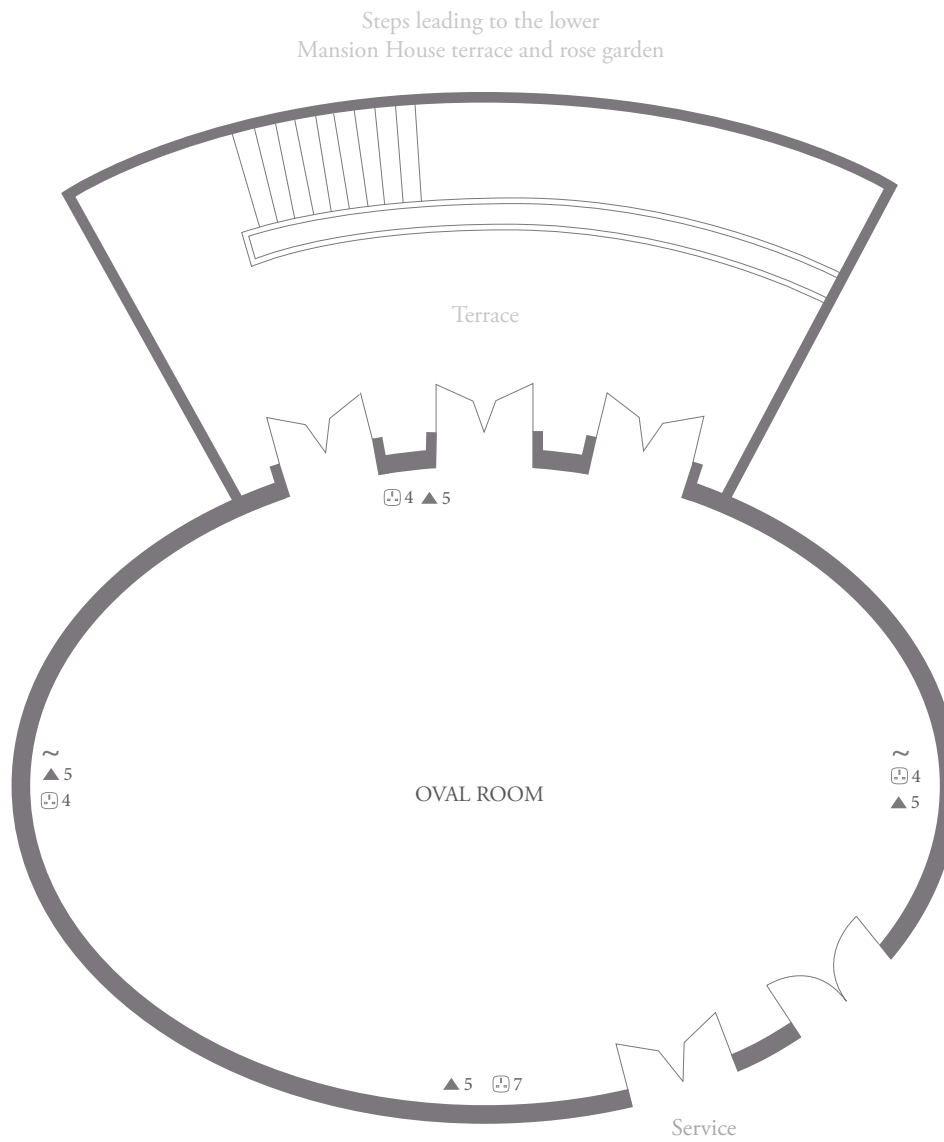

Coworth Park

Oval Room - lower ground floor

OVAL ROOM	Metric	Imperial
Area	117 sq m	1259 sq ft
Ceiling height (highest)	3.2m	10' 5"
Ceiling height (lowest)	2.66m	8' 8"
Length (maximum)	14.5m	47' 6"
Width (maximum)	10m	32' 9"

Capacities	Maximum
Breakfast	100
Boardroom	42
Cabaret	64
Classroom	60
Cocktails	100
Dinner	100
Dinner dance	70
Hollow square	42
Lunch	100
Theatre	100
U-shape	36

Key	Symbol
Power Socket	□
Cat 5 / IP / ISDN	▲
Audio Input Plate	~