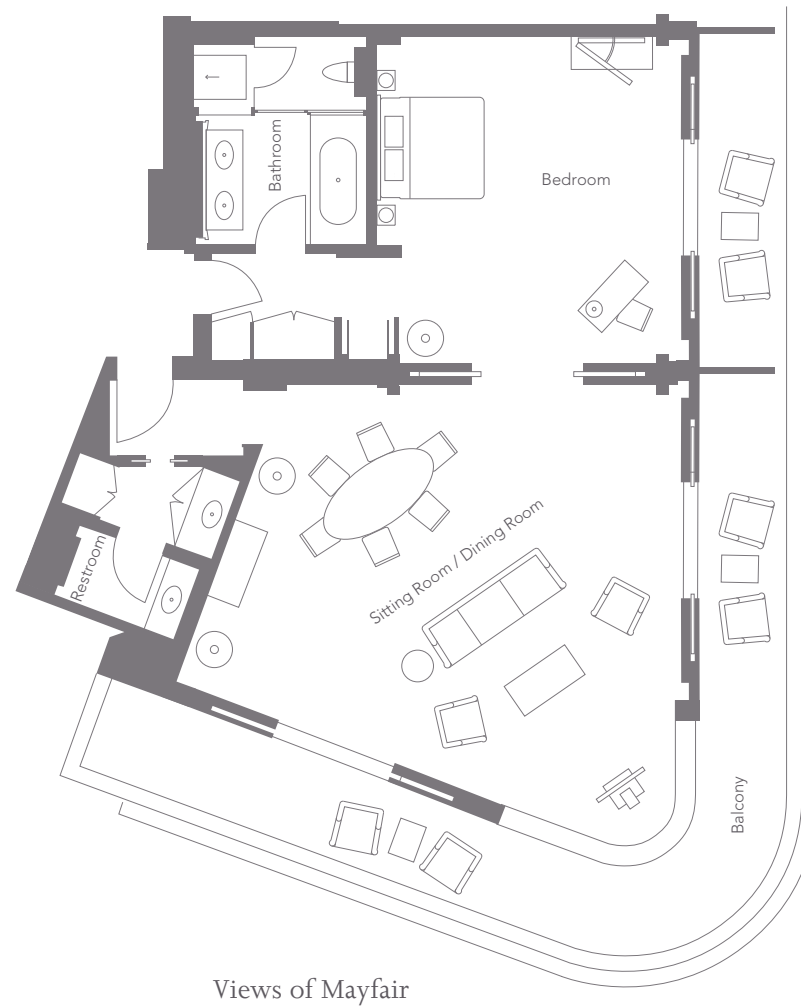

45 PARK LANE
HYDE PARK BALCONY SUITE

8TH FLOOR