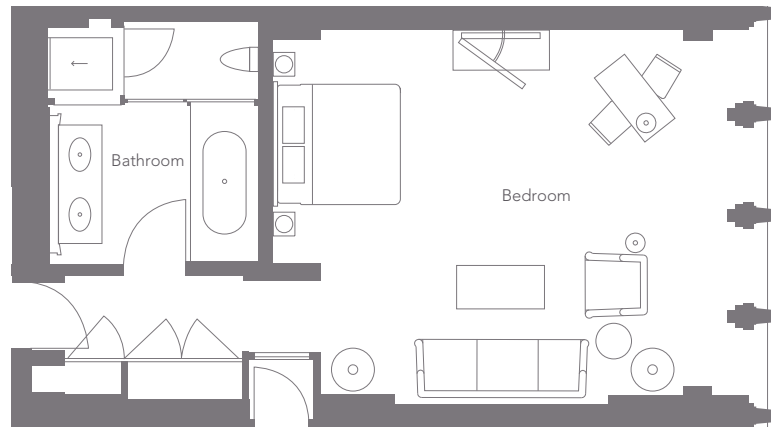

45 PARK LANE  
PARK VIEW STUDIO

FLOORS 2-7