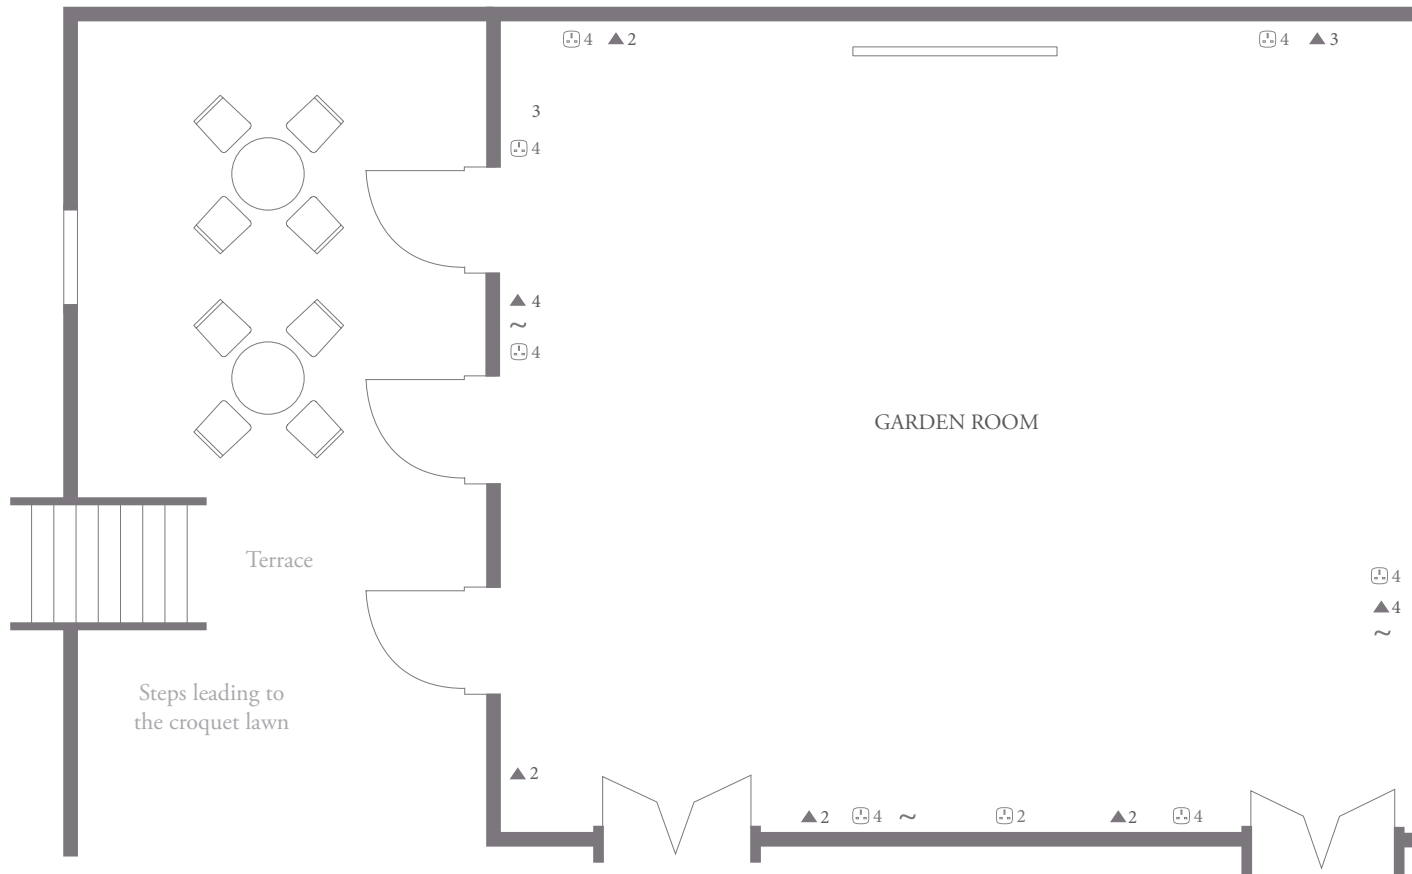

## *Garden Room - lower ground floor*

GARDEN ROOM	Metric	Imperial
Area	104 sq m	1119 sq ft
Ceiling height (highest)	3.2m	10' 5"
Ceiling height (lowest)	2.63m	8' 7"
Length (maximum)	10.8m	35' 5"
Width (maximum)	9.6m	31' 5"

Capacities	Maximum
Breakfast	80
Boardroom	30
Cabaret	48
Classroom	60
Cocktails	100
Dinner	80
Dinner dance	40
Hollow square	30
Lunch	80
Theatre	80
U-shape	30

Key	Symbol
Power Socket	⊕
Cat 5 / IP / ISDN	▲
Audio Input Plate	~