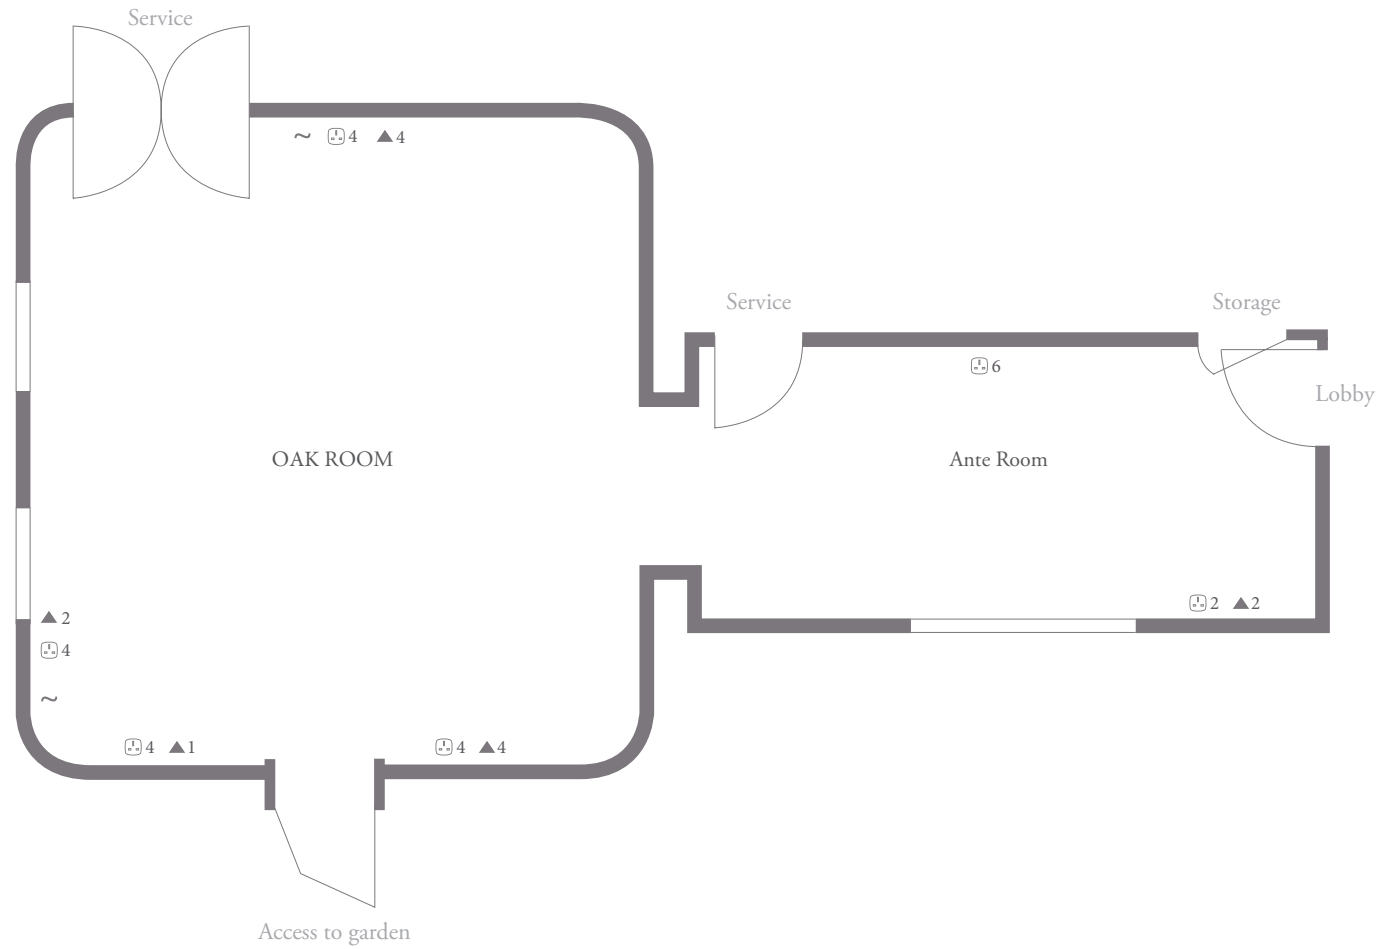

Coworth Park

Oak Room - ground floor

OAK ROOM	Metric	Imperial
Area	48 sq m	516 sq ft
Ceiling height (highest)	3.85m	12' 7"
Ceiling height (lowest)	3m	23' 3"
Length (maximum)	7.1m	23' 3"
Width (maximum)	6.7m	21' 11"

Capacities	Maximum
Breakfast	30
Boardroom	20
Cabaret	24
Classroom	12
Cocktails	50
Dinner	30
Hollow square	24
Lunch	30
Theatre	30
U-shape	18

Key	Symbol
Power Socket	⊕
Cat 5 / IP / ISDN	▲
Audio Input Plate	~