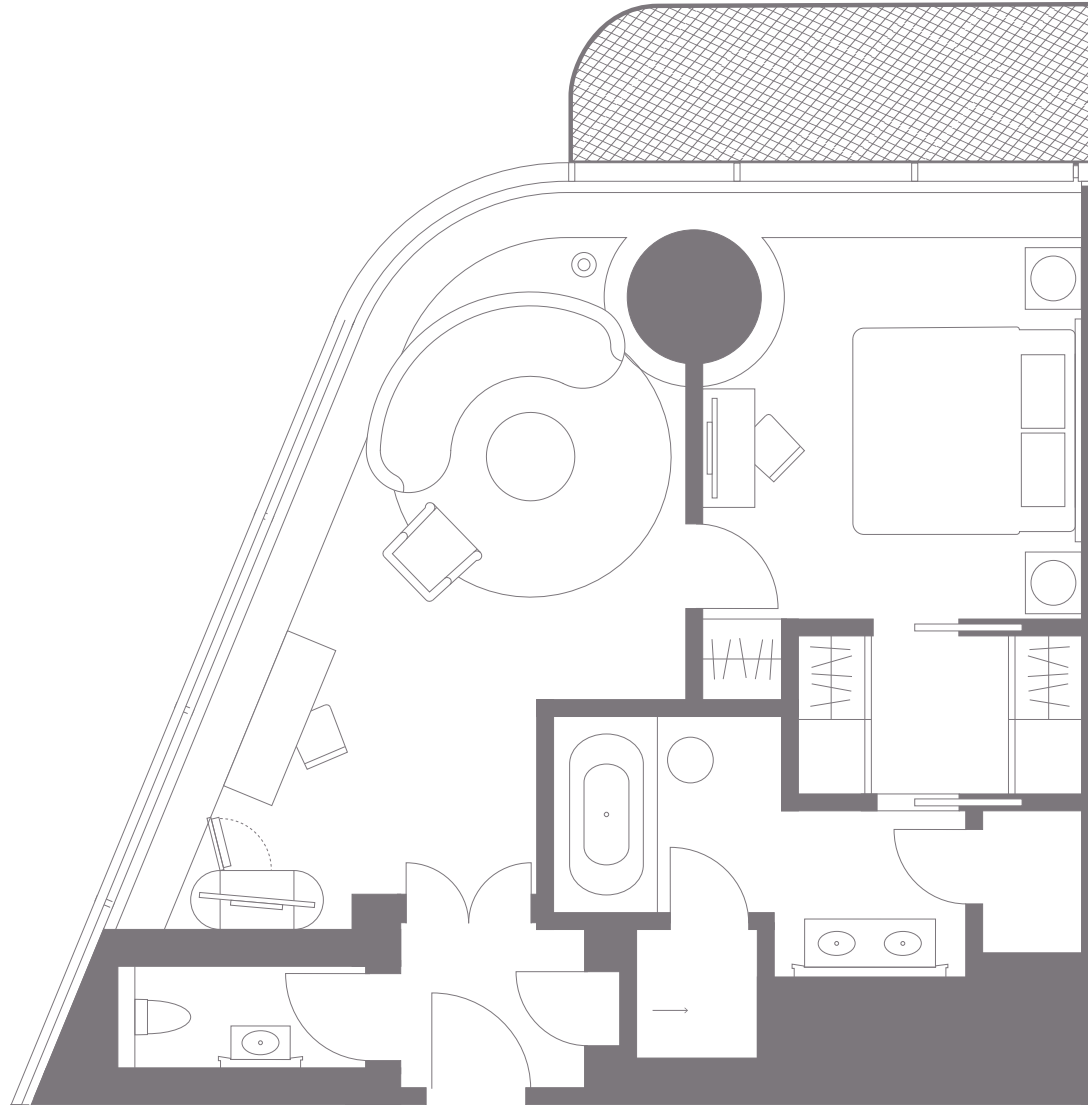

Panoramic Suite

*Total 78m² / 840ft²
Indoor 71m² / 764ft²
Outdoor 7m² / 75ft²*

Panoramic Suite

*Total 97m² / 1044ft²
Indoor 62m² / 667ft²
Outdoor 35m² / 377ft²*